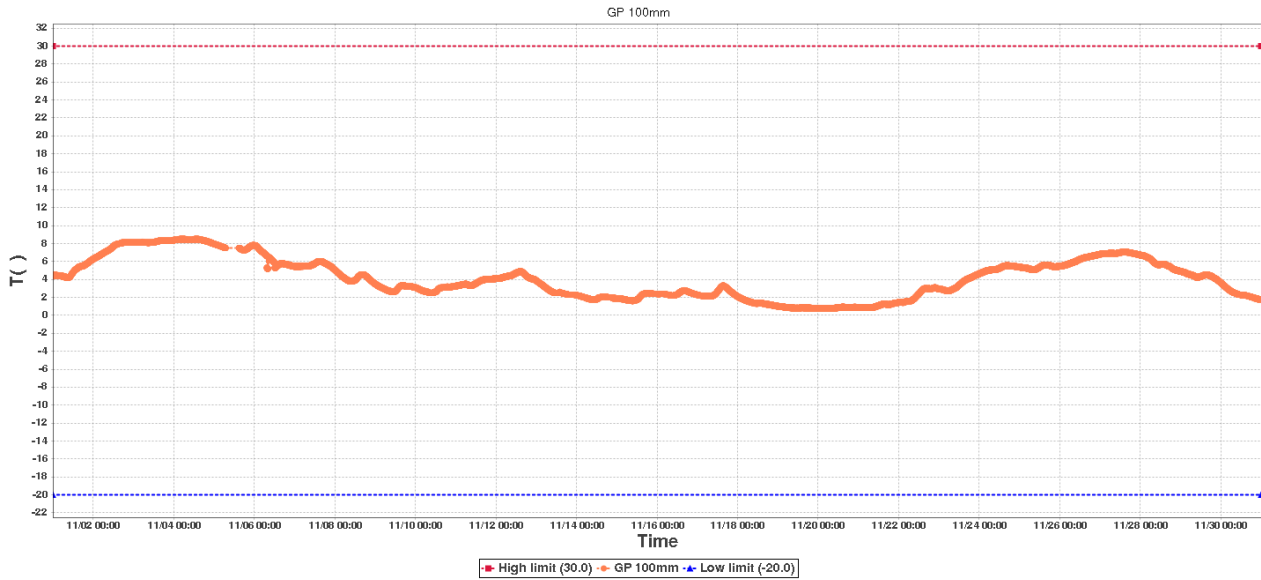

Ground Probe-1 Data Log

Device Information

Device ID:	92173854970390518869	Device SUB-ID:	0
Device Name:	Ground Probe-1	Device Model:	RCW-600WiFi

Description:

Hours to monitor: 719.0

GP 100mmSummary

High limit:	30.0	Start Time:	2019/11/01 00:00:11(GMT+00:00)
Low limit:	-20.0	End Time:	2019/11/30 23:59:30(GMT+00:00)
Max:	8.5	Data Points:	43160
Min:	0.8		
Average:	4.1		