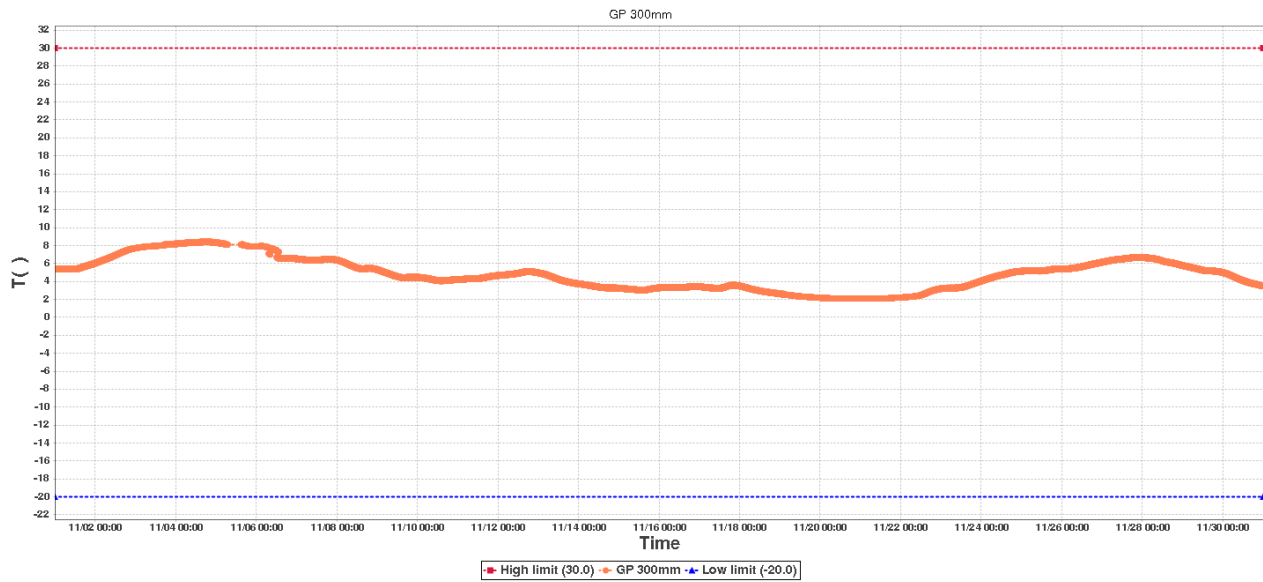

Data List

Logging Time	GP 100mm	GP 300mm
	T( )	T( )
2019/11/30 23:59:30(GMT+00:00)	1.8	3.5
2019/11/30 23:58:29(GMT+00:00)	1.8	3.5
2019/11/30 23:57:29(GMT+00:00)	1.8	3.5
2019/11/30 23:56:30(GMT+00:00)	1.8	3.5
2019/11/30 23:55:29(GMT+00:00)	1.8	3.5
2019/11/30 23:54:29(GMT+00:00)	1.8	3.5
2019/11/30 23:53:29(GMT+00:00)	1.8	3.5
2019/11/30 23:52:29(GMT+00:00)	1.8	3.5
2019/11/30 23:51:29(GMT+00:00)	1.8	3.5
2019/11/30 23:50:29(GMT+00:00)	1.8	3.5
2019/11/30 23:49:30(GMT+00:00)	1.8	3.5
2019/11/30 23:48:29(GMT+00:00)	1.8	3.5
2019/11/30 23:47:29(GMT+00:00)	1.8	3.5
2019/11/30 23:46:30(GMT+00:00)	1.8	3.5
2019/11/30 23:45:29(GMT+00:00)	1.8	3.5
2019/11/30 23:44:30(GMT+00:00)	1.8	3.5
2019/11/30 23:43:29(GMT+00:00)	1.8	3.5
2019/11/30 23:42:29(GMT+00:00)	1.8	3.5
2019/11/30 23:41:30(GMT+00:00)	1.8	3.5
2019/11/30 23:40:29(GMT+00:00)	1.8	3.5
2019/11/30 23:39:29(GMT+00:00)	1.8	3.5
2019/11/30 23:38:30(GMT+00:00)	1.8	3.5
2019/11/30 23:37:29(GMT+00:00)	1.8	3.5
2019/11/30 23:36:29(GMT+00:00)	1.8	3.5
2019/11/30 23:35:30(GMT+00:00)	1.8	3.5
2019/11/30 23:34:29(GMT+00:00)	1.8	3.5
2019/11/30 23:33:29(GMT+00:00)	1.8	3.5
2019/11/30 23:32:30(GMT+00:00)	1.8	3.5
2019/11/30 23:31:29(GMT+00:00)	1.8	3.5
2019/11/30 23:30:29(GMT+00:00)	1.8	3.5
2019/11/30 23:29:31(GMT+00:00)	1.8	3.5
2019/11/30 23:28:29(GMT+00:00)	1.8	3.5
2019/11/30 23:27:29(GMT+00:00)	1.8	3.5
2019/11/30 23:26:29(GMT+00:00)	1.8	3.5
2019/11/30 23:25:29(GMT+00:00)	1.8	3.5
2019/11/30 23:24:29(GMT+00:00)	1.8	3.5